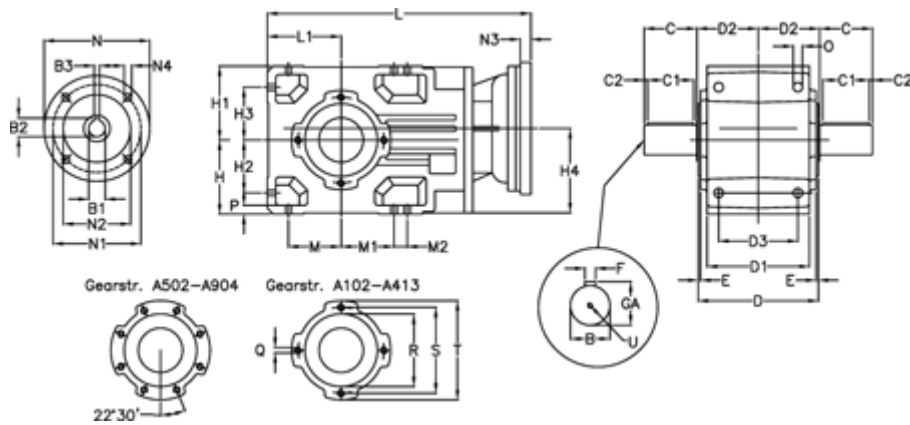

Article number: 29600327152225
 Description: Bevel helical gearbox
 A303UD-271,5-P71B5

Measures

B = 35	D1 = 130	H1 = 90	M2 = 22	Q = M8x15
B1 = 14	D2 = 83	H2 = 63.0	N = 160	R = 95
B2 = 16.3	D3 = 95	H3 = 63.0	N1 = 130	S = 115
B3 = 5	Description = A303UD-xx-P71 B5	H4 = 108.5	N2 = 110	T = 140
C = 60	E = 3.0	L = 390.5	N3 = 0	U = M10x22
C1 = 50	F = 10	L1 = 90	N4 = M8x16	
C2 = 5.0	GA = 38.0	M = 63.0	O = 12.0	
D = 156	H = 90	M1 = 63.0	P = 11	